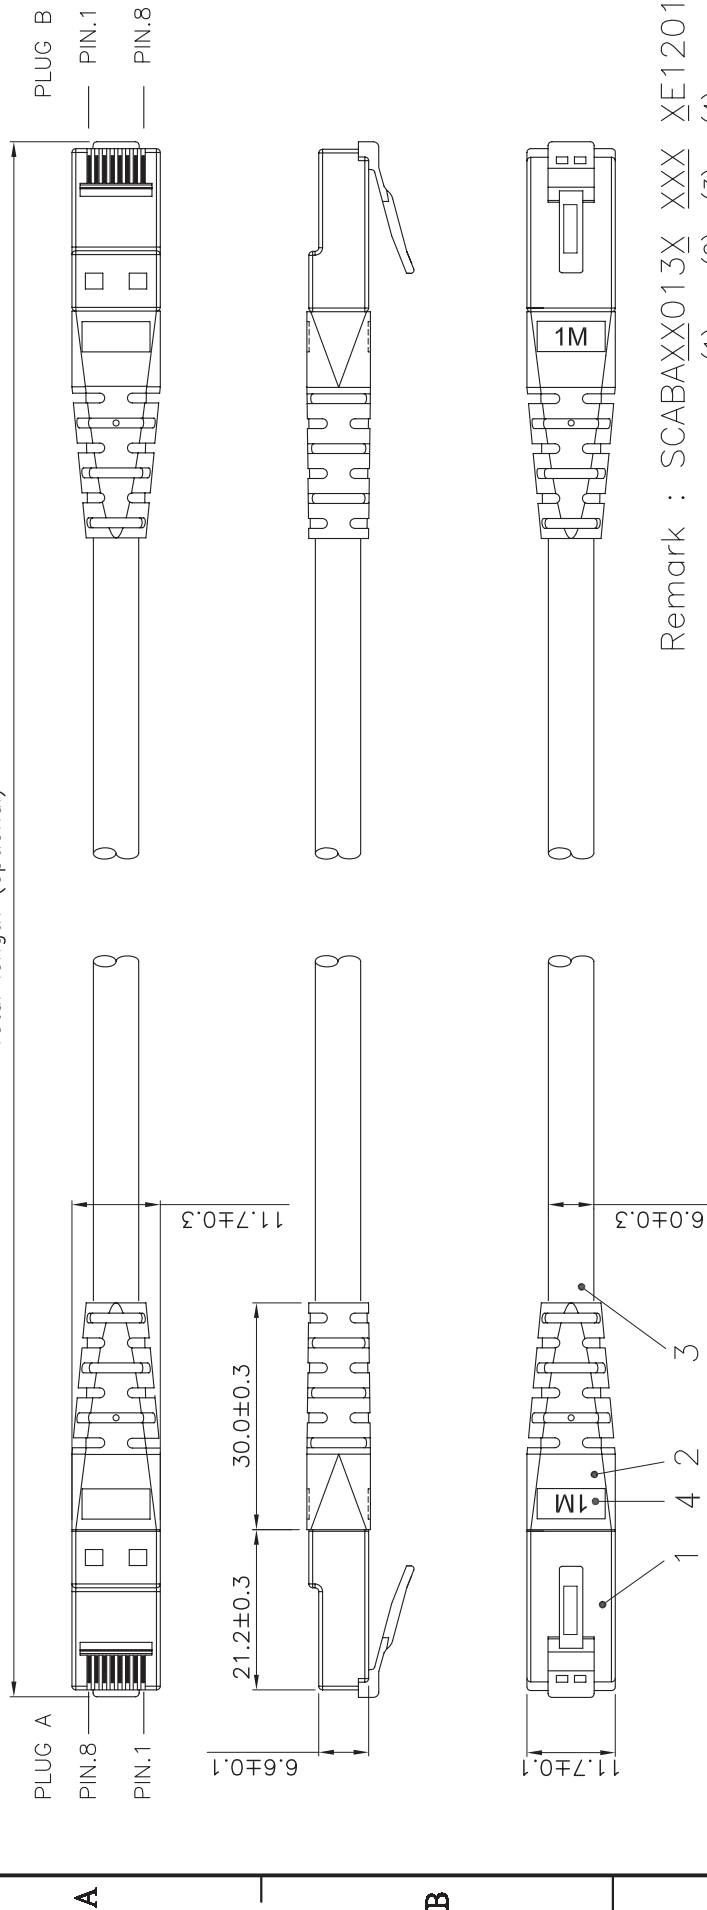

Datenblatt - Fiche technique - Data sheet

21.15.0923

ROLINE UTP-Patchkabel Kat.6, grau, 1,5 m

Cordon ROLINE Cat.6 UTP, gris, 1,5 m

ROLINE UTP Patch Cord, Cat.6, grey, 1.5 m

Total length (optional)

Remark : SCABAXX013X XXX XE1201

- (1) XX : Jacket Color
 - 01=Black(RAL9011), 02=Gray(RAL7035), 03=Red(RAL3031)
 - 05=White(RAL9010), 06=Yellow(RAL1021), 07=Blue(RAL5015)
 - 08=Green(RAL6029), 09=Orange(RAL2003), 10=Purple(RAL4005)
 - 11=Pink(RAL4003)
- (2) X : Wiring
 - 1=T568A, 2=T568B, 3=T568A & T568B combination
- (3) XXX : Length
- (4) Length Unit : 1=cm, 2=meter, 3=feet.
 - (3)(4) : 0501=0.5meter(50cm), 0012=1meter, 0102=10meter
 - 0033=3feet, 0103=10feet

Specification :

- Material :
- 1. RJ45 Plug : (P/N : PU8850)
 - 1-1. Housing : Polycarbonate, UL 94V-2, Transparent color.
 - 1-2. Contact material : Phosphor Bronze with 50-60 micro-inch Nickel plated.
 - 1-3. Contact finished : Min. 50 micro-inch Gold plated.
- 2. Narrow PVC Molded.
- 3. Cable : UTP UnShielded and Twisted,
 - 4 pair Stranded wire UL material approved.
 - 24 AWG conductor and PVC jacket.
- 4. length mark(latch side) : 0.3M,0.5M,0.75M,1M,1.5M,2M,3M,5M,7M,7.5M, 10M,15M,20M,25M,30M.
- 5. Print : roline UTP PATCH CABLE 24AWG 4PR EIA/TIA-568B.2-1
CAT.6 XXXXXX-X

DRAWING		17.MAR.2009		Connie	
CHECK		17.MAR.2009		KLi	
APPROVAL		17.MAR.2009		Yty	
SCALE		1/1 (A4)	UNIT	mm	
DRAWING NO.		21.15.XXXX(SAT)		ITEM NO.: 21.15.XXXX	
DRAWING CLASSIFICATION		SHEET		1 OF 1	
DES.: C6 UTP Patch Cord					